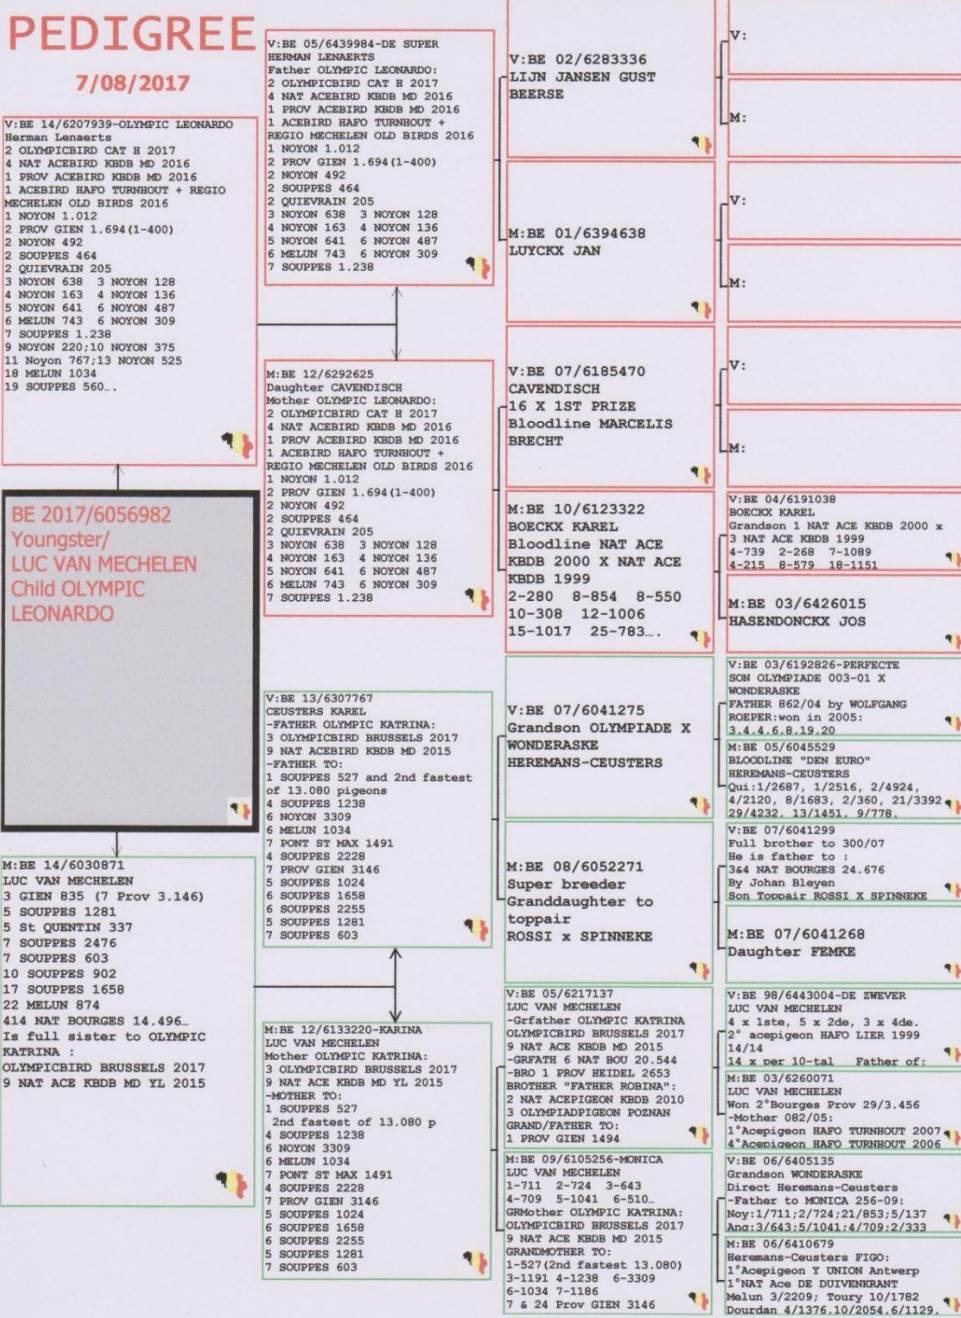

BE14-6207939
"OLYMPIC LEONARDO"

Raced by H. LENAERTS (BE).

Owned by Luc VAN MECHELEN (BE.)