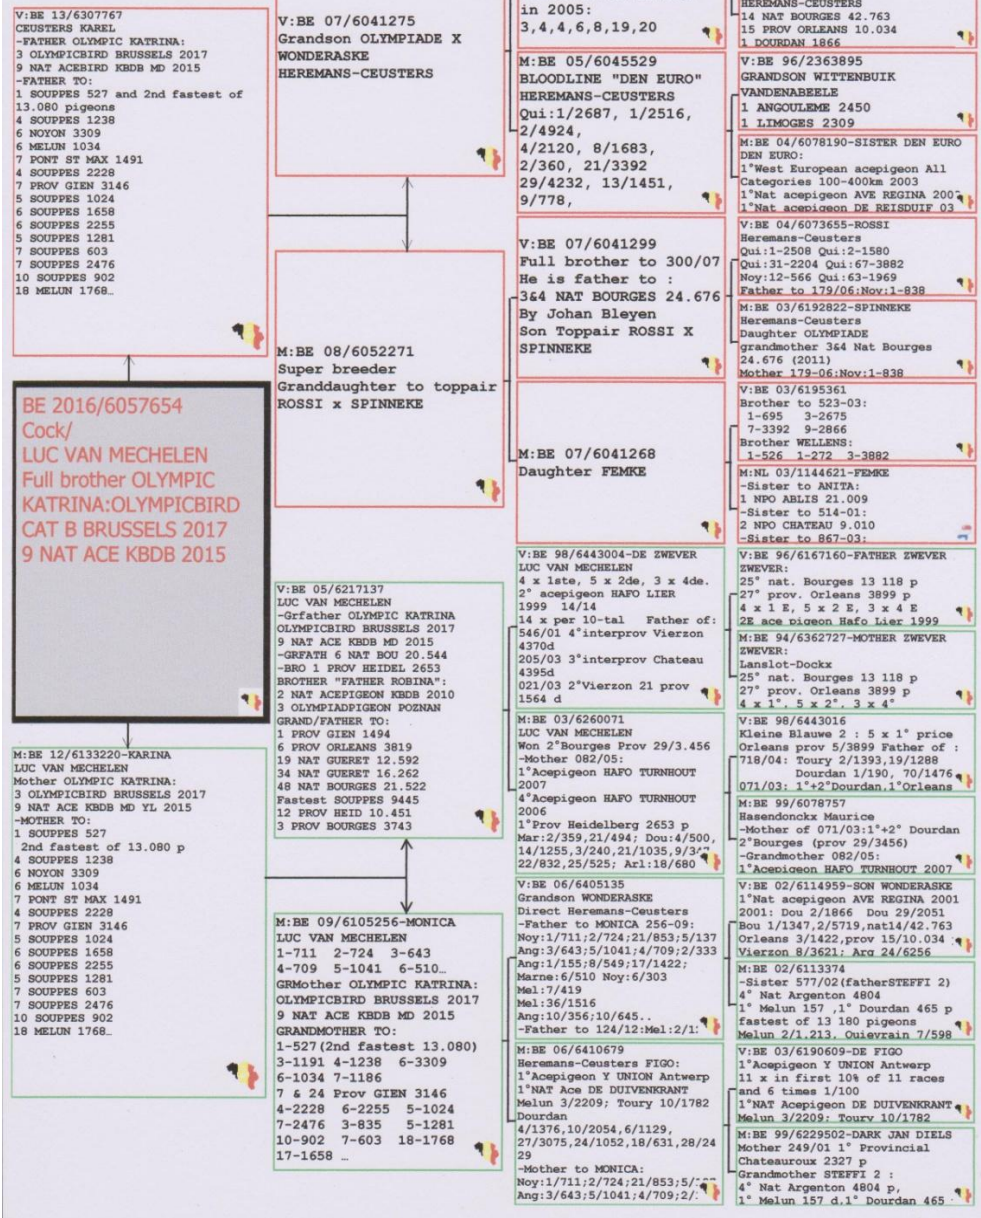

PEDIGREE

7/08/2017