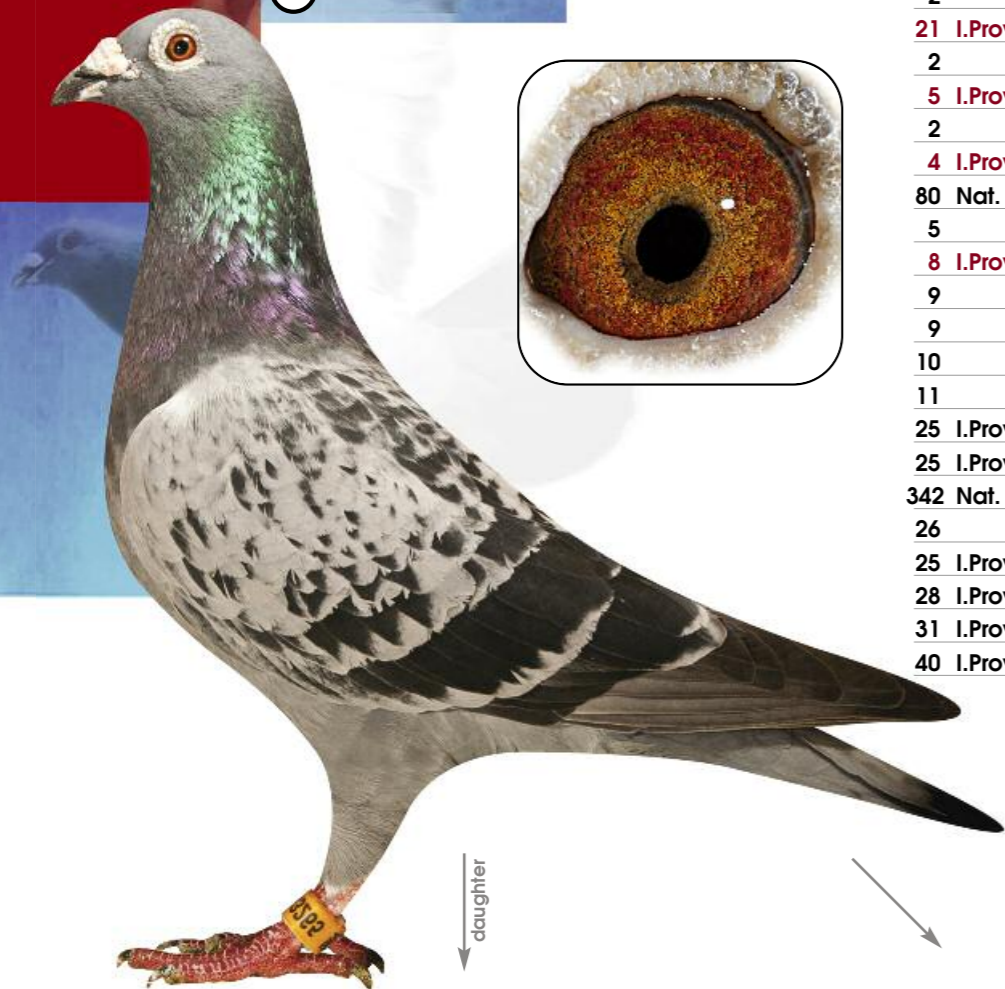

YOUNG KENZO

B 5163265-09 son Kenzo

daughter

♀ BLAUWE PAREL

B 2186203-11

Dgt. "YOUNG KENZO" x "FANNY"
G.dgt. "KENZO"

- 4 Olympic Ace pigeon Cat B. NITRA 2013
- 5 Olympic Ace pigeon Cat D. NITRA 2013
- 1 Nat. Ace pig. LCB Yearlings 2012
- 1 I.Prov. Ace p. 1/2 Fond Yrl. Liège-Hesb.

1	Toury	187 p.	371 km
3	I.Prov.	1612 p.	
1	Toury	191 p.	371 km
32	I.Prov.	1886 p.	
15	Nat.C	4381 p.	458 km
2	Montluçon	965 p.	529 km
169	Nat.	22875 p.	
3	Sens	387 p.	318 km
3	Toury	367 p.	371 km
6	I.Prov.	3447 p.	538 km
10	I.Prov.	1202 p.	574 km
15	I.Prov.	1408 p.	458 km