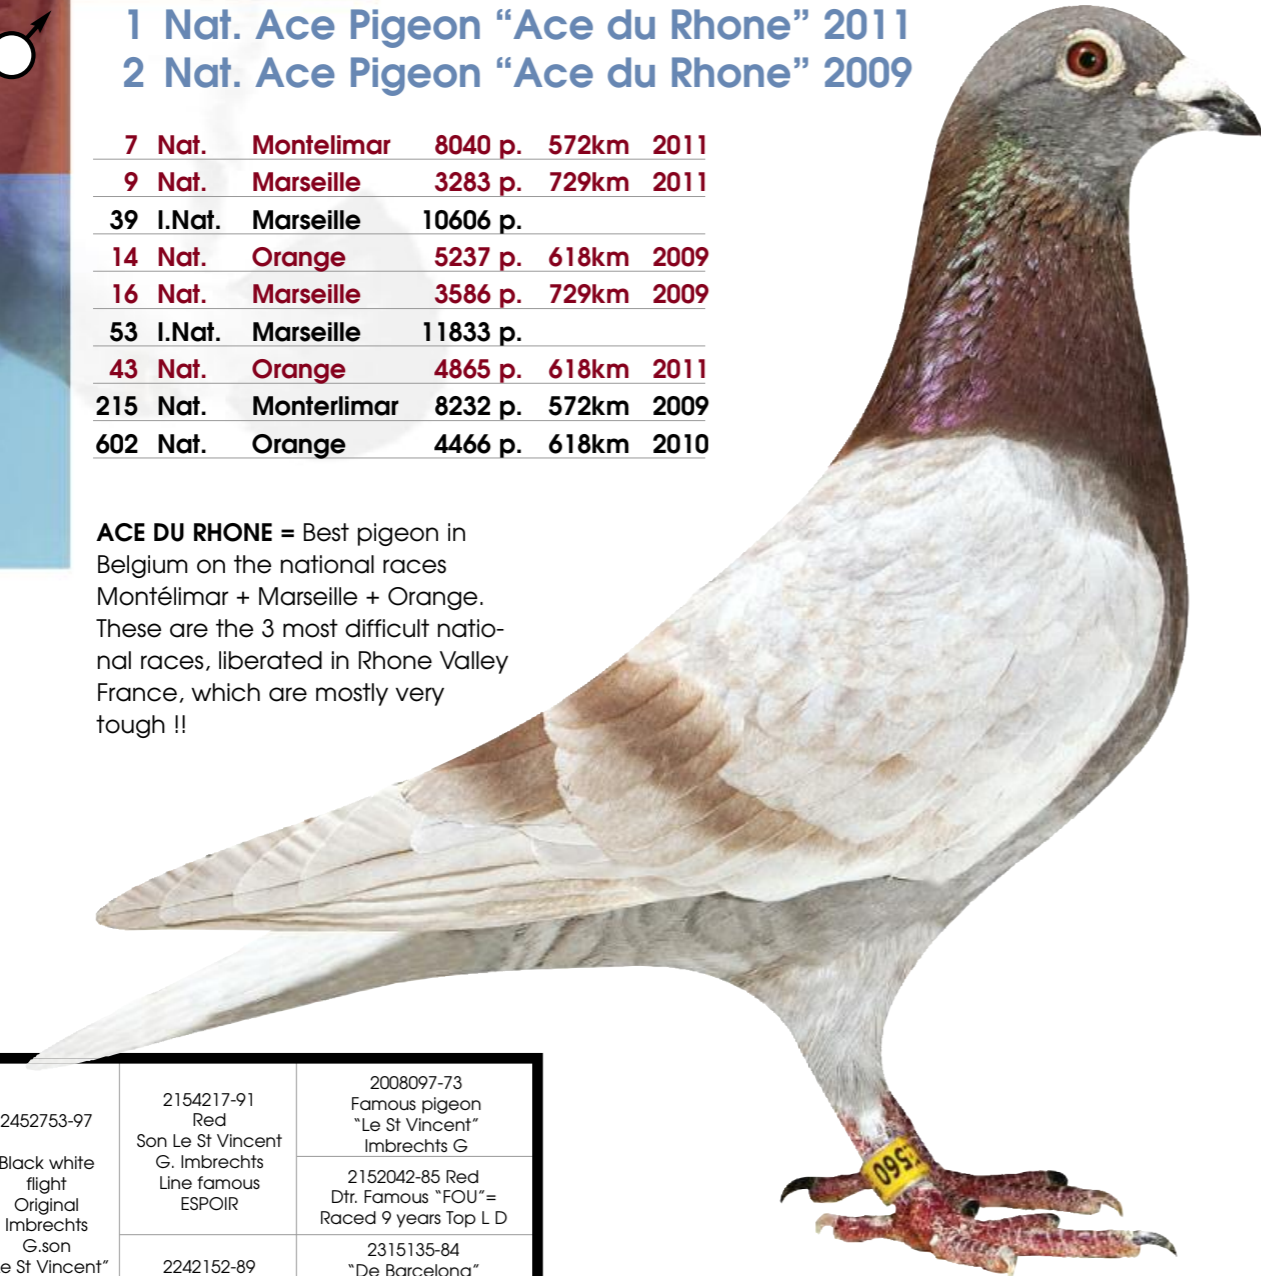

ACE DU RHONE = Best pigeon in Belgium on the national races Montélimar + Marseille + Orange. These are the 3 most difficult national races, liberated in Rhone Valley France, which are mostly very tough !!