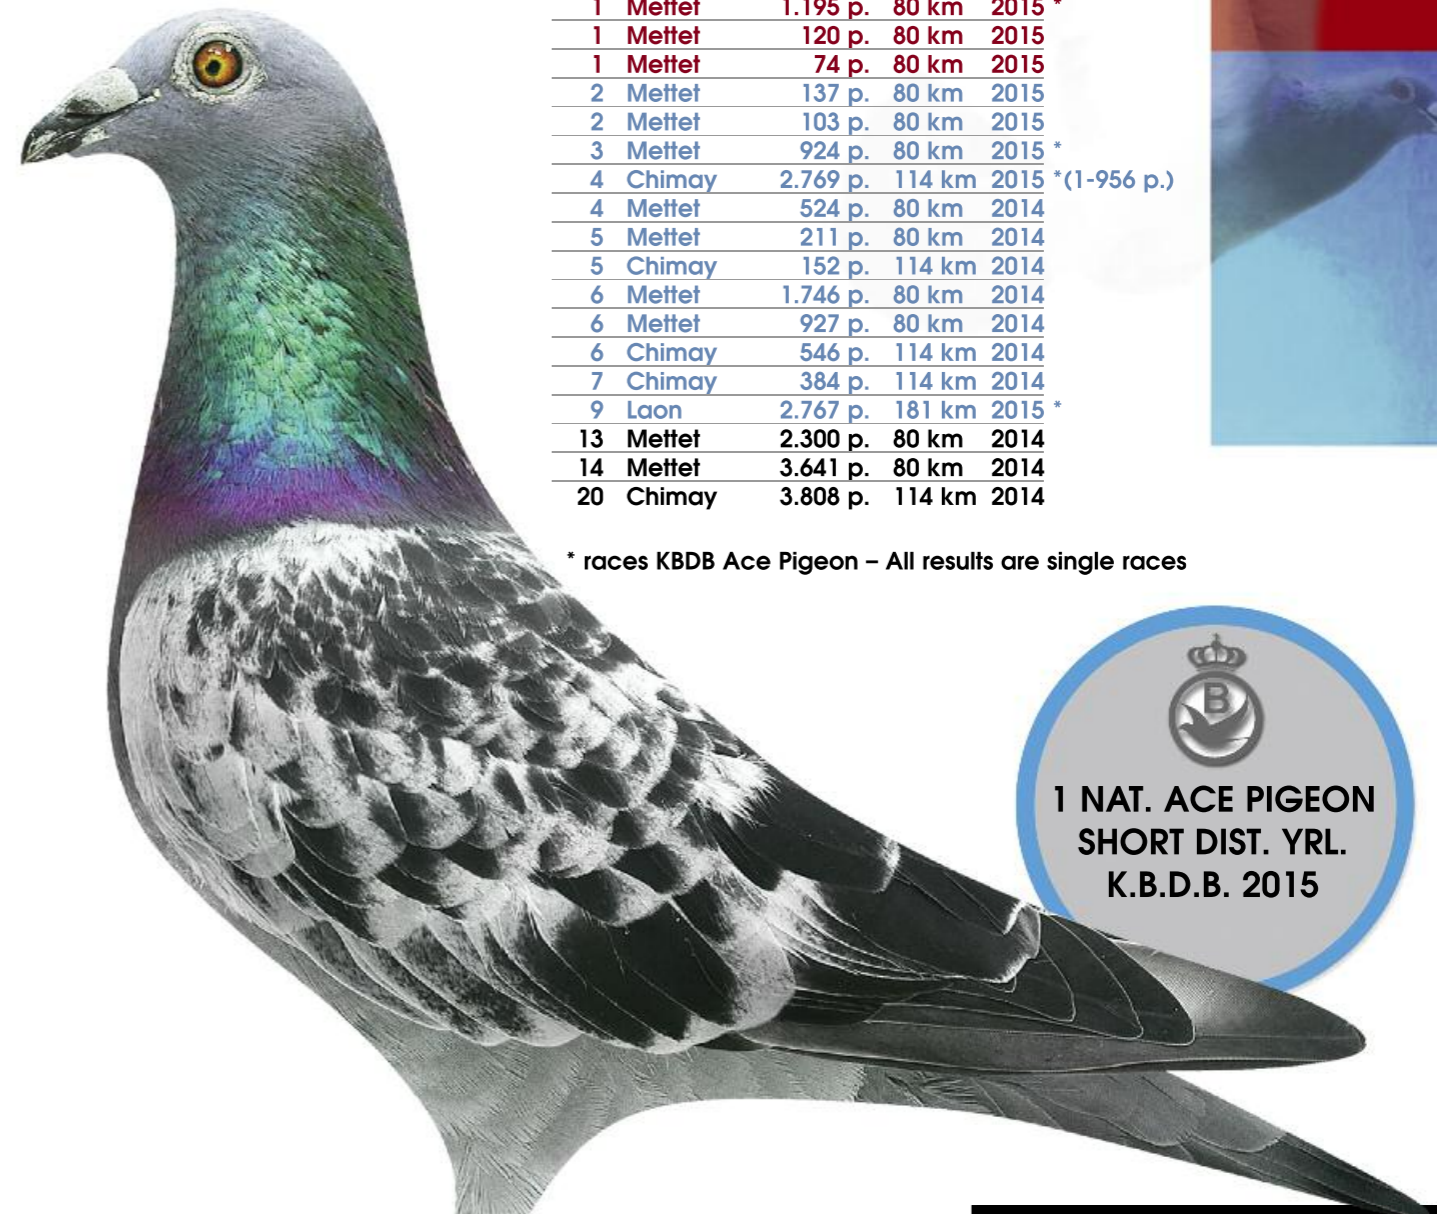

**1 NAT. ACE PIGEON
SHORT DIST. YRL.
K.B.D.B. 2015**

2065003-14 "KING OF SPRINT"	2141553-10 Fth. to KING OF SPRINT Fth. to "003-11": 3 Prov. + 10 Nat. Ace pigeon Yg. short distance Fth. to "003-14": 2 Prov.+12 Nat. Ace pigeon yg. short distance	Vandyck-Debulle Geetbets
	5038795-08 old ring 2009 Breeding hen sister to 5114010-10 G.fth. to 5 different National ace pigeons	5017465-09 Marcoen Jef
1 Nat. Ace Pigeon KBDB Short Distance Yearling 2015		5059300-07 checkedred Lambeets Maurice
2 Prov. Ace Pigeon KBDB Short Distance Young 2014